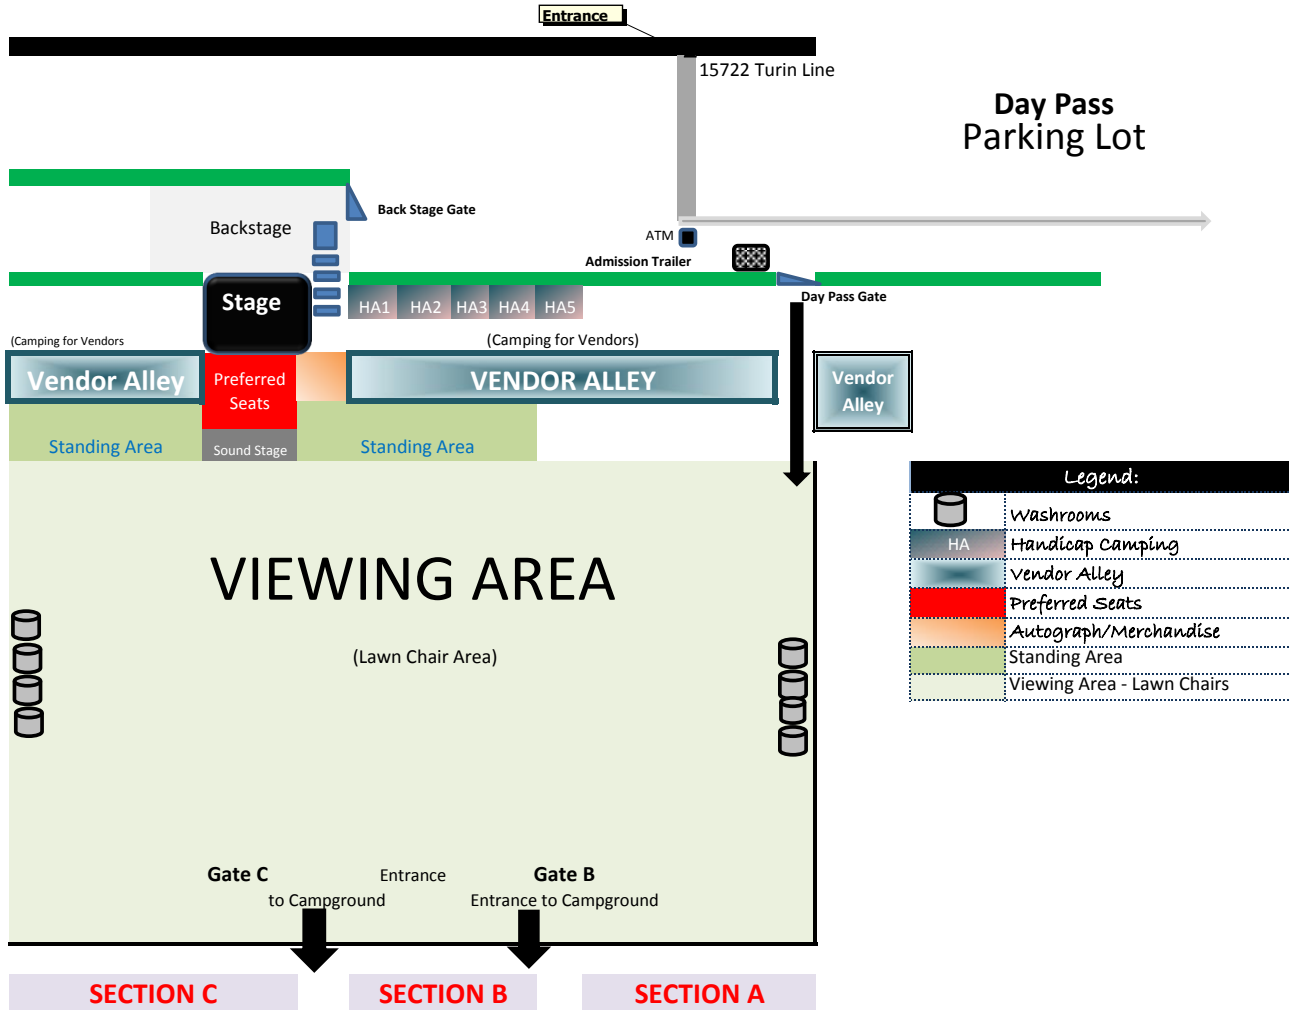

# Site Plan

Click on Buttons - VIP & Reserved Campsites to see layout of each Section. Section A, Section B and Section C, Rows 1 and 2 are VIP Sites and Rows 3,4,5,6,7,8 are Reserved Sites. Section D is directly behind Section A which has Row 1 and Row 2 which are both Reserved Sites. Behind these 2 rows are the 1st Come, 1st Served Lots - Directly behind Section D back to the Tobacco Kilms and the lots to the West are all 1st Come, 1st Serve Lots. When you order weekend Passes it comes with camping in this area.